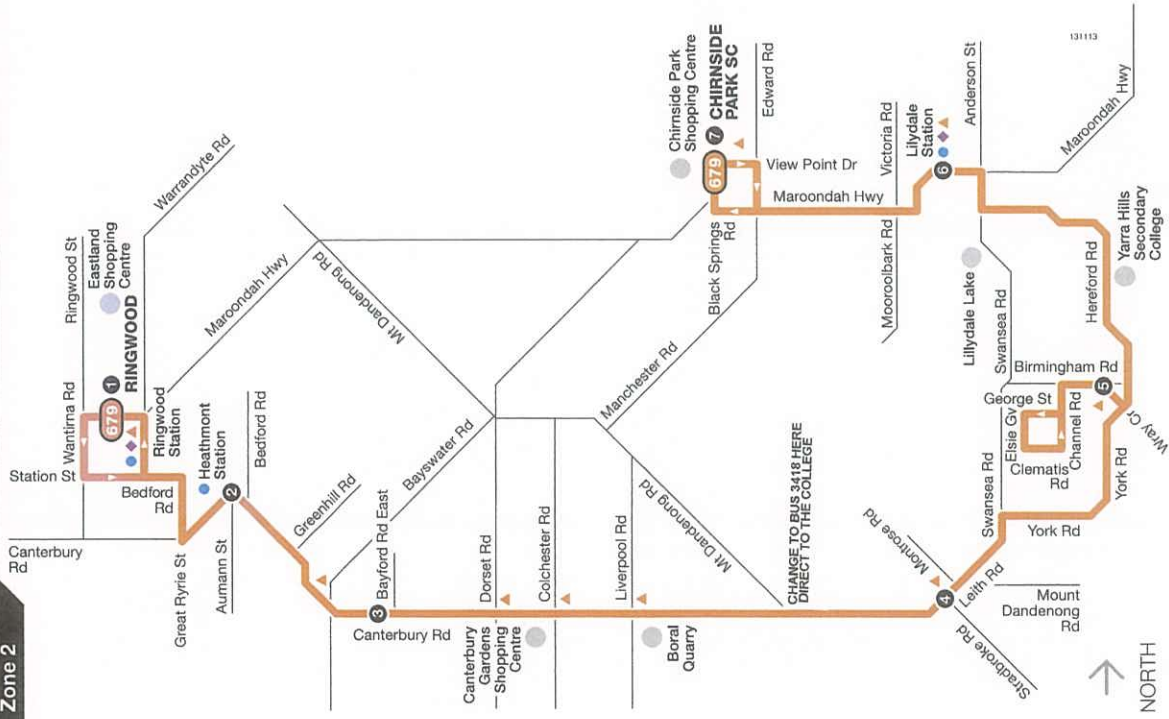

220212

PT➤

Chirside Park SC to Knox City SC

Route 664 via Croydon > Bayswater

Zone 2

Route deviation

NORTH BAYSWATER/SOUTH KILSYTH/KILSYTH: OPTION 1

Ringwood to Chirnside Park SC

Route 679 via Montrose > Mt Evelyn > Lilydale

Zone 2

For more information
 visit ptv.vic.gov.au
 or call 1800 800 007
 (6am – midnight daily)
 MAP NOT TO SCALE
 © Public Transport Victoria 2013

NORTH BAYSWATER/SOUTH KILSYTH/KILSYTH: OPTION 2

DIRECT SCHOOL BUS SERVICE FROM MONTROSE TO MOOROOLBARK COLLEGE

Bus No: 3418

AM Run – 8:10am pick-up corner of Magnolia Drive & Mt Dandenong Road.
 Left Into Canterbury Road, continue onto Swansea Road.
 Left Into Trevallyn Close.
 Left Into Walker Road.
 Left Into Montrose Road.
 Left Into Cambridge Road.
 Continue down Cambridge Road.
 Just after Hawthory Road.
 Right Into Manchester Road.
 U-TURN at Old Kent Road.
STOP
 Right Into Manchester Road at twin bus stop for Mooroolbark College approx. 8:35 am

Route 690 Boronia via Kilsyth

Service operates from 22.04.2012 until further notice

Monday to Friday																	
Morning (am) / Afternoon (pm)	am	am	am	am	am	am	am	am	am	am	am	pm	pm	pm	pm	pm	
Croydon Railway Station/Railway Gr (Croydon)	5:51	6:08	6:35	7:04	7:35	8:07	8:45	9:12	9:54	10:36	11:24	12:05	12:47	1:24	2:06	2:44	3:25
Trade Way/Canterbury Rd (Kilsyth South)	6:02	6:20	6:49	7:18	7:49	8:21	8:59	9:26	10:08	10:50	11:38	12:19	1:01	1:38	2:20	2:58	3:41
Mountain Hwy/Albert Ave (Boronia)	6:16	6:35	7:04	7:33	8:05	8:37	9:14	9:41	10:21	11:03	11:51	12:34	1:16	1:51	2:35	3:12	3:56
Boronia Railway Station/Erica Ave (Boronia)	6:24	6:41	7:13	7:42	8:13	8:45	9:21	9:48	10:28	11:10	11:58	12:41	1:23	1:58	2:42	3:21	4:04