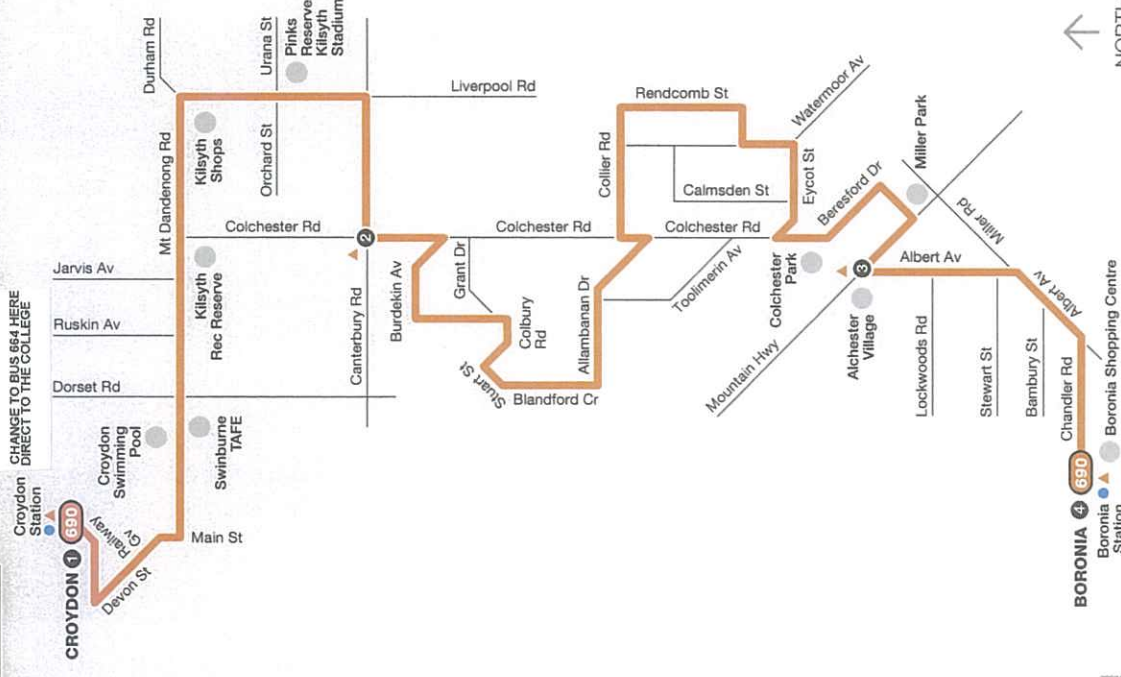

PT➤

Croydon to Boronia

Route 690 via Kilsyth > Canterbury Gardens > Kilsyth Sth

Zone 2

Ticketing zone

For more information
visit ptv.vic.gov.au
or call 1800 800 007
(6am - midnight daily)
MAP NOT TO SCALE

220212

PT➤