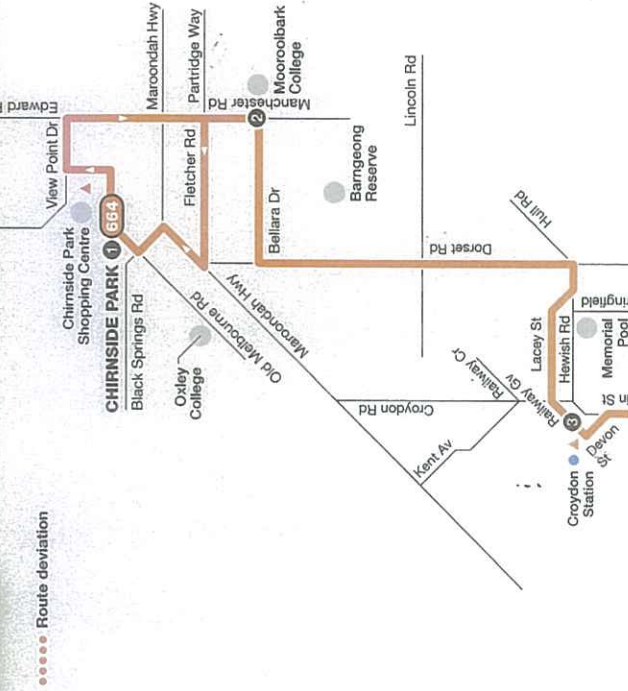

BAYSWATER NORTH/KILSYTH SOUTH/KILSYTH

TRAVEL OPTIONS 1 & 2:

1. **BUS 690** – BORONIA TO CROYDON
CHANGE AT CROYDON STATION AND TAKE
BUS 664 – CROYDON TO MOOROOLBARK COLLEGE
(APPROX TRAVEL TIME – 30 MINUTES)
2. **BUS 679** – RINGWOOD TO CHIRNSIDE PARK
CHANGE TO **BUS 3418/3419** AT BP SERVICE STATION (MONTROSE) CNR
MAGNOLIA DRIVE & MT DANDENONG ROAD TO TAKE
3418/3419 MONTROSE BUS DIRECT TO MOOROOLBARK COLLEGE
(APPROX TRAVEL TIME 30 MINUTES)

PT➤

Croydon to Boronia

Route 690 via Kilsyth > Canterbury Gardens > Kilsyth Sth

Zone 2

Ticketing zone

For more information
 visit ptv.vic.gov.au
 or call 1800 800 007
 (6am - midnight daily)
 MAP NOT TO SCALE

220212

PT➤

Chirside Park SC to Knox City SC

Route 664 via Croydon > Bayswater

Zone 2

Route deviation

NORTH BAYSWATER/SOUTH KILSYTH/KILSYTH: OPTION 1

Ringwood to Chirnside Park SC

DIRECT SCHOOL BUS SERVICE FROM MONTROSE TO MOOROOLBARK COLLEGE

Bus No: 3418

AM Run – 8:10am pick-up corner of Magnolia Drive & Mt Dandenong Road.
 Left Into Canterbury Road, continue onto Swansea Road.
 Left Into Trevallyn Close.
 Left Into Walker Road.
 Left Into Montrose Road.
 Left Into Cambridge Road.
 Continue down Cambridge Road.
 Just after Hawthory Road.
 Right Into Manchester Road.
 U-TURN at Old Kent Road.
STOP
 Right Into Manchester Road at twin bus stop for Mooroolbark College approx. 8:35 am