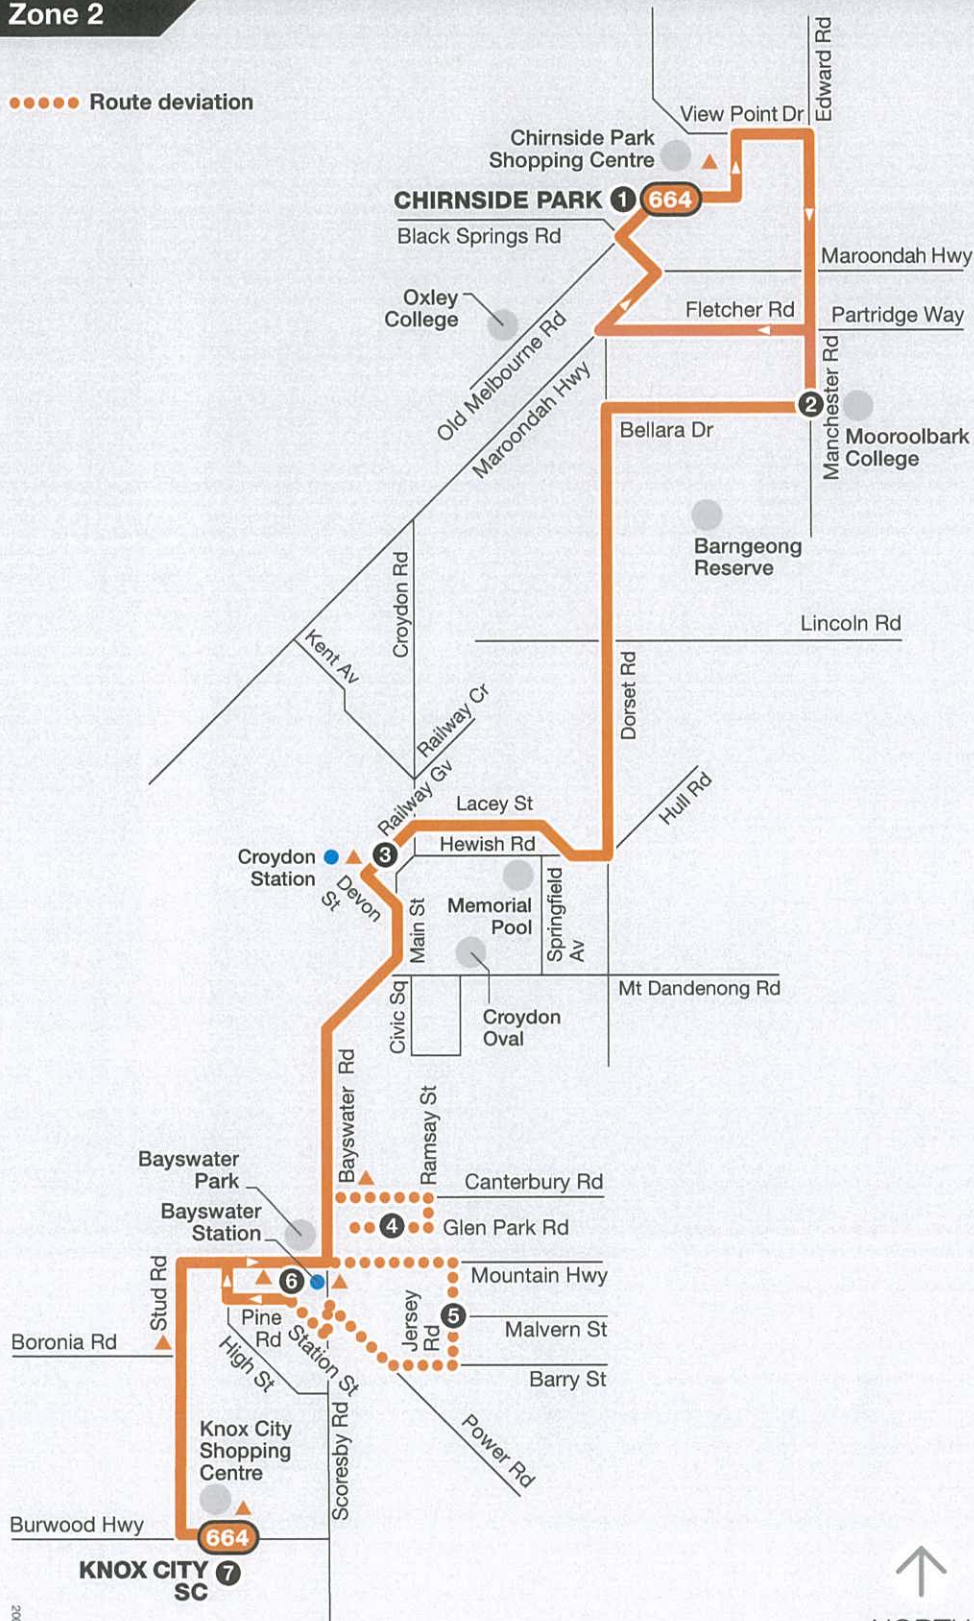

## KNOX CITY AND DROP OFF AT MOOROOLBARK COLLEGE

### TRAVEL OPTIONS

KNOX CITY, STUD PARK, BAYSWATER, CROYDON SOUTH, CROYDON, AND  
DROP OFF AT MOOROOLBARK COLLEGE  
***BUS 664*** TO MOOROOLBARK COLLEGE

# Chirnside Park SC to Knox City SC

Route 664 via Croydon > Bayswater

Zone 2

●●●●● Route deviation

Ticketing zone

**Zone 2**  
 Connecting train  
 Connecting bus  
 Major stop

For more information  
 visit [ptv.vic.gov.au](http://ptv.vic.gov.au)  
 or call **1800 800 007**  
 (6am – midnight daily)

MAP NOT TO SCALE