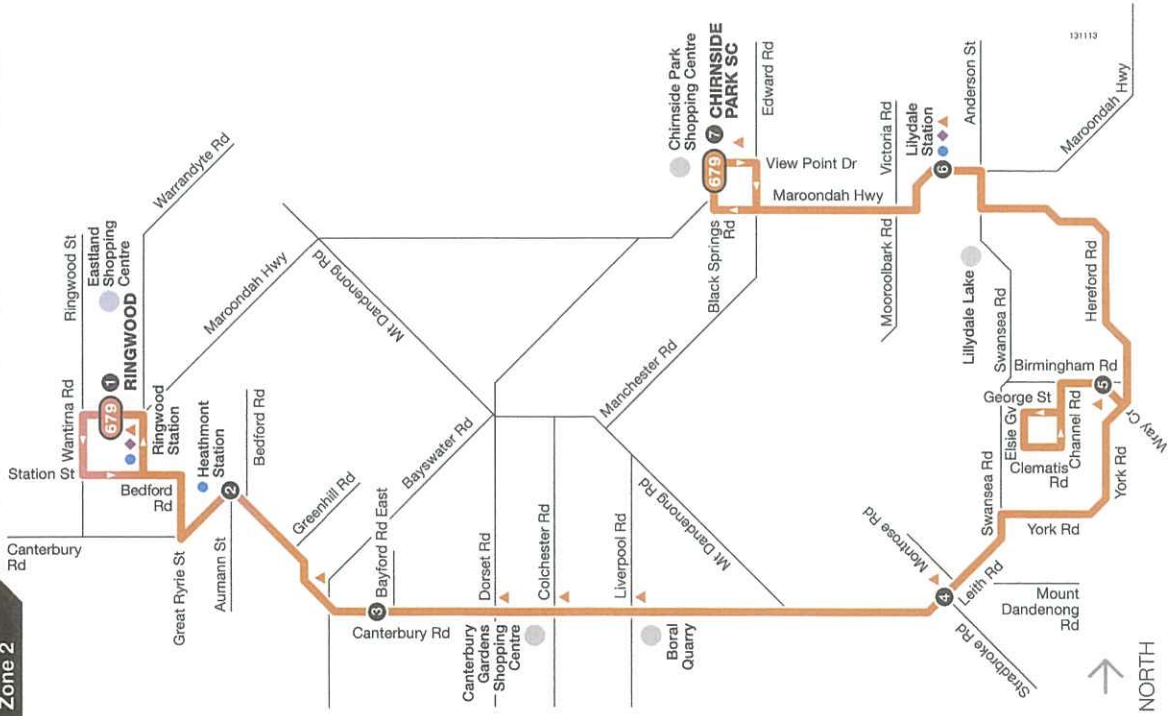

PT

Ringwood to Chirside Park SC

Route 679 via Montrose > Mt Evelyn > Lilydale

Zone 2

Ticketing zone

For more information
visit ptv.vic.gov.au
or call 1800 800 007
(6am – midnight daily)
MAP NOT TO SCALE
© Public Transport Victoria 2013

PT