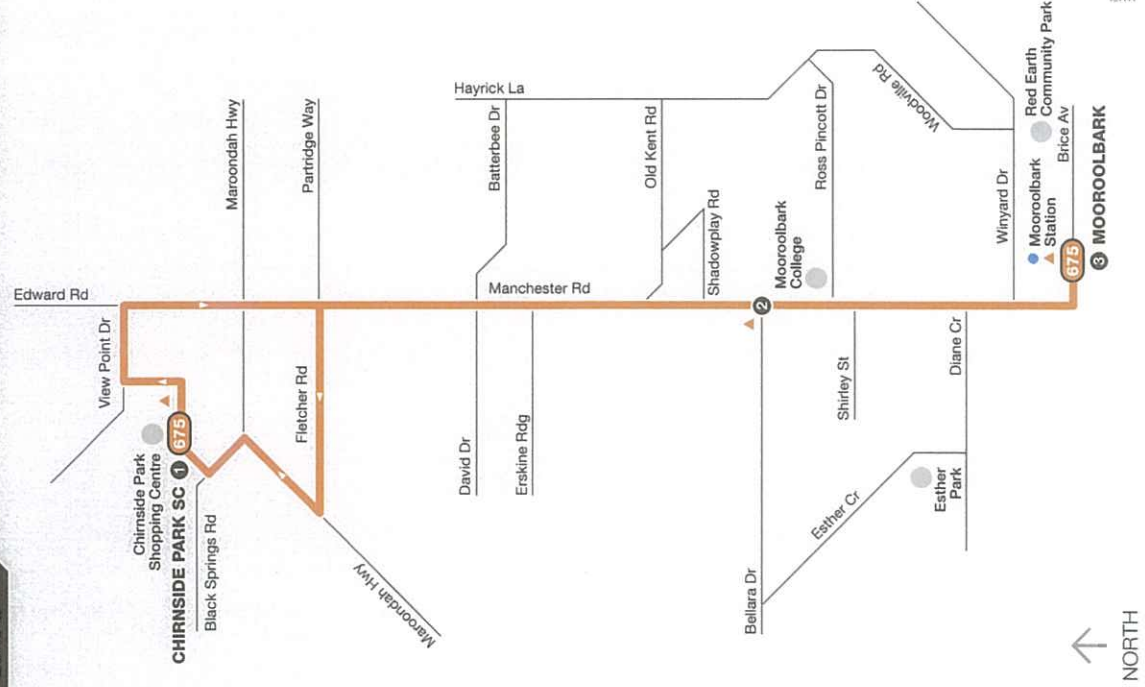

Chirside Park SC to Mooroolbark

Route 675 via Manchester Rd

Zone 2

Ticketing zone

For more information
visit ptv.vic.gov.au
or call 1800 800 007
(6am – midnight daily)
MAP NOT TO SCALE