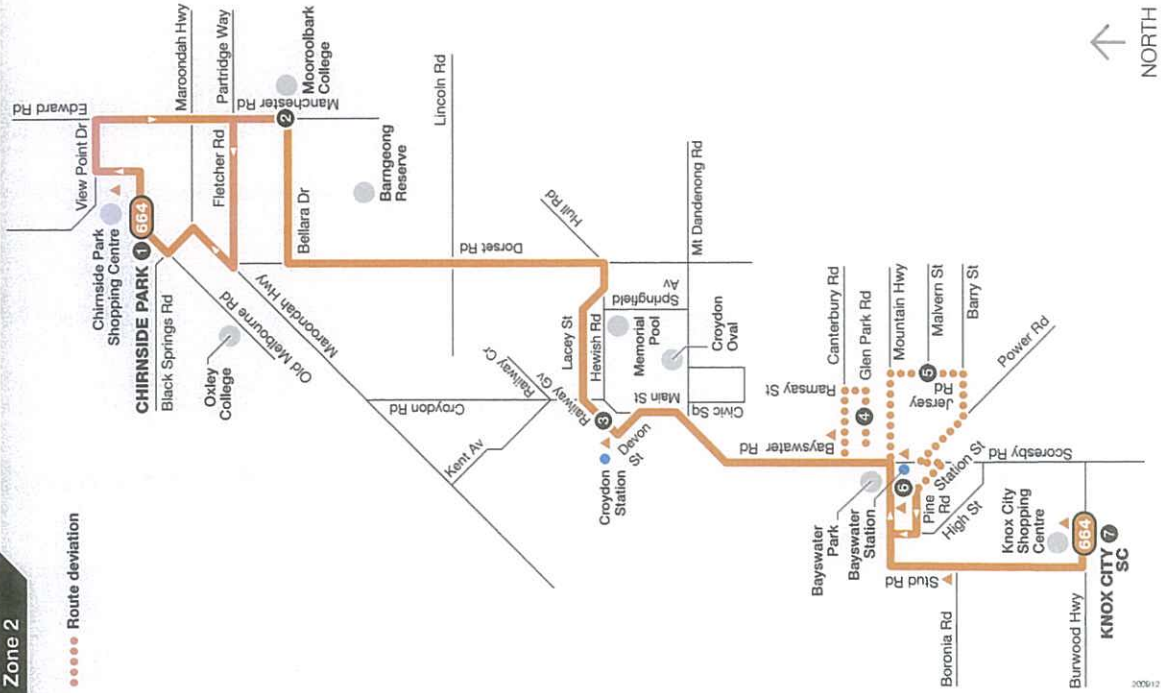

PT

Chirside Park SC to Knox City SC

Route 664 via Croydon > Bayswater

Zone 2

NORTH

For more information visit ptv.vic.gov.au or call 1800 800 007 (6am - midnight daily) MAP NOT TO SCALE

Ticketing zone

Zone 2

Connecting train

Connecting bus

Major stop

PT