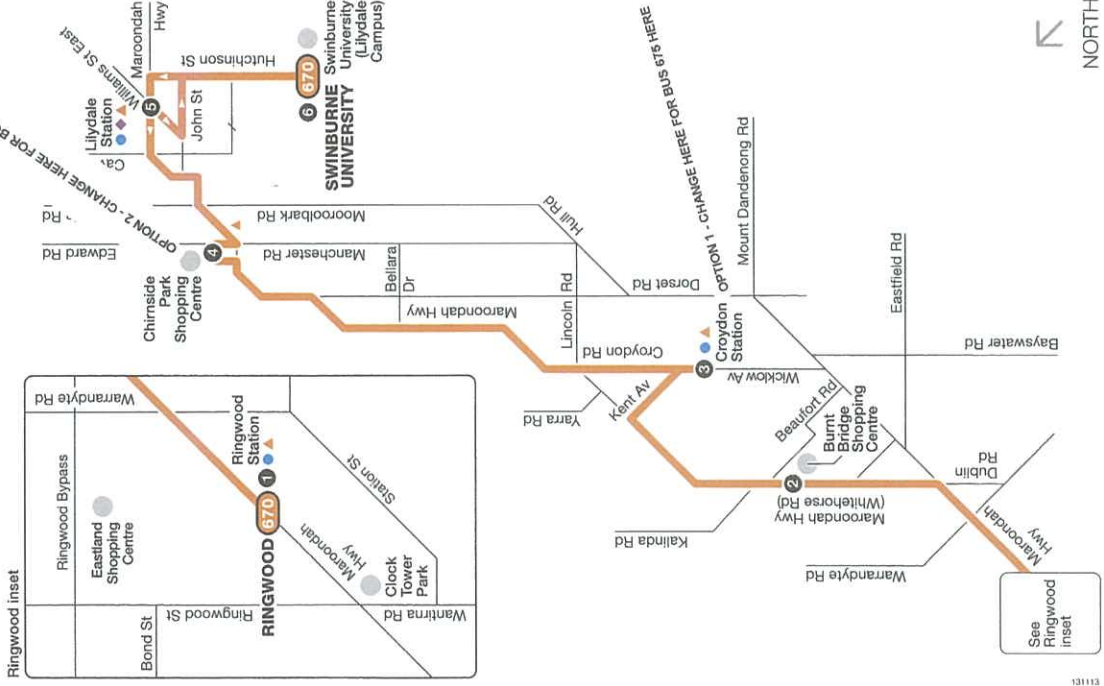

RINGWOOD/CROYDON/MOOROOLBARK

TRAVEL OPTIONS 1 & 2:

- MAROONDAH HIGHWAY (CITY SIDE OF CROYDON ROAD)
1. **BUS 670** – TO CHIRNSIDE PARK AND TAKE
BUS 675 – DIRECT TO MOOROOLBARK COLLEGE
 2. **BUS 670** – TO CROYDON STATION AND TAKE
BUS 664 – DIRECT TO MOOROOLBARK COLLEGE

Ringwood to Swinburne University

Route 670 via Croydon > Chirnside Park

Zone 2

101111

Ticketing zone
 Connecting train
 Connecting bus
 Major stop
 Ringwood inset

For more information visit ptv.vic.gov.au or call 1800 800 007 (6am - midnight daily)
 MAP NOT TO SCALE

Chirnside Park SC to Mooroolbark

Route 675 via Manchester Rd

Zone 2

101111

Ticketing zone
 Connecting train
 Connecting bus
 Major stop
 Ringwood inset

For more information visit ptv.vic.gov.au or call 1800 800 007 (6am - midnight daily)
 MAP NOT TO SCALE

Ticketing zone

Zone 2

Connecting train

Connecting bus

Major stop

Route 675 Chirnside Park SC via Manchester Rd

Service operates from 05.12.2011 until further notice

		Monday to Friday													
Morning (am) / Afternoon (pm)		am	am	am	am	am	am	pm	pm	pm	pm	pm	pm	pm	pm
Mooroolbark Railway Station/Brice Ave (Mooroolbark)		6:38	7:38	8:38	9:38	10:38	11:38	12:38	1:38	2:38	3:03	4:05	5:05	6:05	7:05
Sheridan Ave/Manchester Rd (Mooroolbark)		6:41	7:41	8:41	9:41	10:41	11:41	12:41	1:41	2:41	3:06	4:08	5:08	6:08	7:08
Chirnside Park Shopping Centre/Maroondah Hwy (Chirnside Park)		6:46	7:46	8:46	9:46	10:46	11:46	12:46	1:46	2:46	3:11	4:13	5:13	6:13	7:13