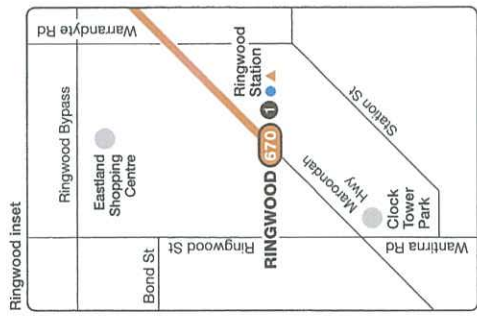

Chirnside Park SC to Mooroolbark

Route 675 via Manchester Rd

Zone 2

101111

Ticketing zone
 Connecting train
 Connecting bus
 Major stop
 Ringwood inset

For more information visit ptv.vic.gov.au or call 1800 800 007 (6am - midnight daily)
 MAP NOT TO SCALE

Major stop

PT

Ringwood to Swinburne University

Route 670 via Croydon > Chirside Park

Zone 2

NORTH

For more information visit ptv.vic.gov.au or call 1800 800 007 (6am - midnight daily) MAP NOT TO SCALE

Ticketing zone

Zone 2

Connecting train

Connecting bus

Major stop

OPTION TWO

See Ringwood inset

131121

NORTH

Ticketing zone

Zone 2

Connecting train

Connecting bus

Major stop

Route 675 Chirnside Park SC via Manchester Rd

Service operates from 05.12.2011 until further notice

		Monday to Friday													
Morning (am) / Afternoon (pm)		am	am	am	am	am	am	pm	pm	pm	pm	pm	pm	pm	pm
Mooroolbark Railway Station/Brice Ave (Mooroolbark)		6:38	7:38	8:38	9:38	10:38	11:38	12:38	1:38	2:38	3:03	4:05	5:05	6:05	7:05
Sheridan Ave/Manchester Rd (Mooroolbark)		6:41	7:41	8:41	9:41	10:41	11:41	12:41	1:41	2:41	3:06	4:08	5:08	6:08	7:08
Chirnside Park Shopping Centre/Maroondah Hwy (Chirnside Park)		6:46	7:46	8:46	9:46	10:46	11:46	12:46	1:46	2:46	3:11	4:13	5:13	6:13	7:13