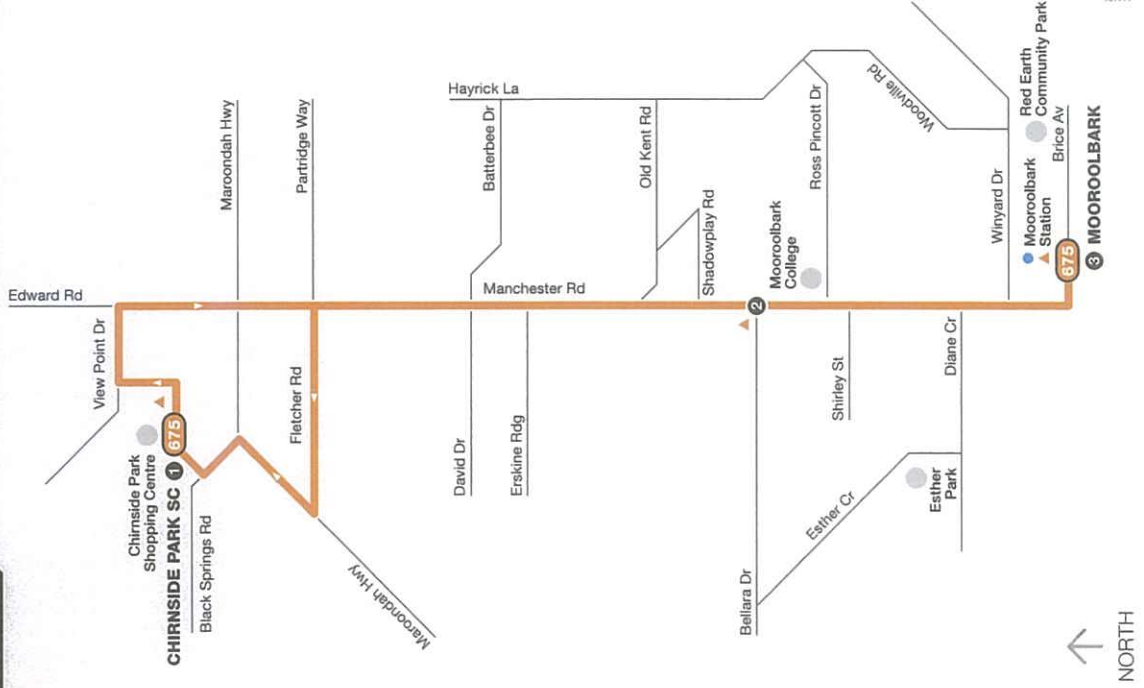

RINGWOOD/CROYDON/MOOROOLBARK

TRAVEL OPTIONS 1 & 2:

- MAROONDAH HIGHWAY (CITY SIDE OF CROYDON ROAD)
1. **BUS 670** – TO CHIRNSIDE PARK AND TAKE
BUS 675 – DIRECT TO MOOROOLBARK COLLEGE
 2. **BUS 670** – TO CROYDON STATION AND TAKE
BUS 664 – DIRECT TO MOOROOLBARK COLLEGE

Ringwood to Swinburne University

Route 670 via Croydon > Chirnside Park

Zone 2

101111

Ticketing zone
 Connecting train
 Connecting bus
 Major stop
 Ringwood inset

For more information visit ptv.vic.gov.au or call 1800 800 007 (6am - midnight daily)
 MAP NOT TO SCALE

Chirnside Park SC to Mooroolbark

Route 675 via Manchester Rd

Zone 2

101111

Ticketing zone
 Connecting train
 Connecting bus
 Major stop
 Ringwood inset

For more information visit ptv.vic.gov.au or call 1800 800 007 (6am - midnight daily)
 MAP NOT TO SCALE

Route 675 Mooroolbark via Manchester Rd

Service operates from 05.12.2011 until further notice

		Monday to Friday													
Morning (am) / Afternoon (pm)		am	am	am	am	am	am	pm	pm	pm	pm	pm	pm	pm	pm
Chirnside Park Shopping Centre/Maroondah Hwy (Chirnside Park)		6:26	7:26	8:26	9:28	10:28	11:28	12:28	1:28	2:28	3:00	4:04	5:04	6:04	
Shadowplay Rd/Manchester Rd (Mooroolbark)		6:29	7:29	8:29	9:31	10:31	11:31	12:31	1:31	2:31	3:03	4:07	5:07	6:07	
Mooroolbark Railway Station/Brice Ave (Mooroolbark)		6:34	7:34	8:34	9:36	10:36	11:36	12:36	1:36	2:36	3:08	4:12	5:12	6:12	