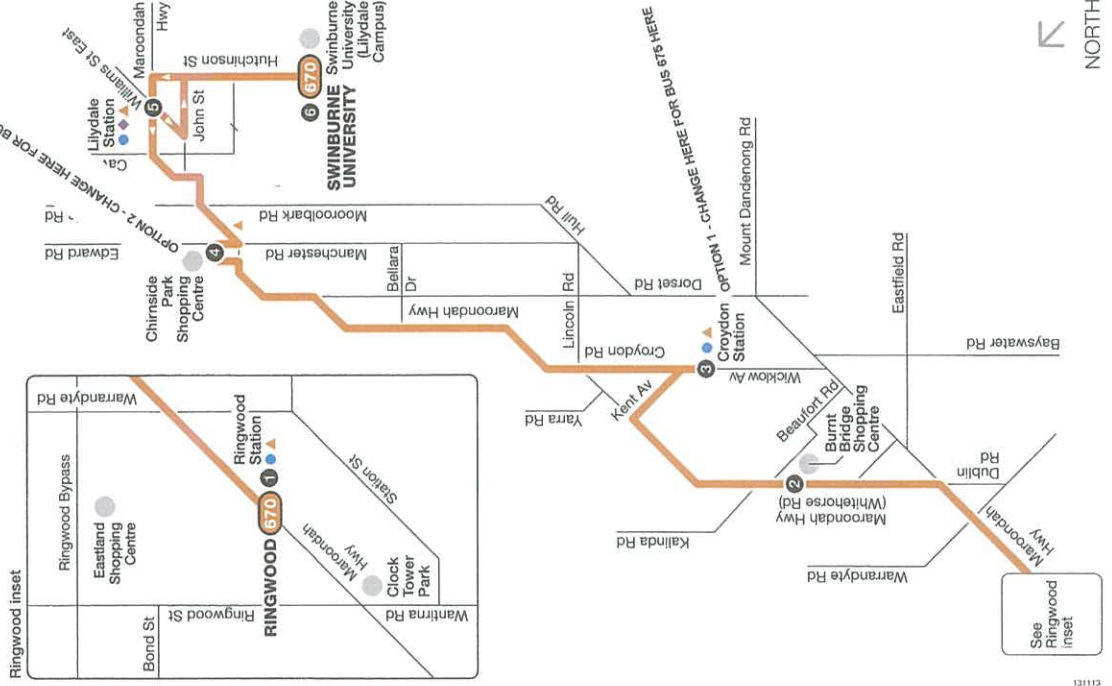

Chirnside Park SC to Mooroolbark

Route 675 via Manchester Rd

Zone 2

101111

Ticketing zone
 Connecting train
 Connecting bus
 Major stop
 Ringwood inset

For more information visit ptv.vic.gov.au or call 1800 800 007 (6am - midnight daily)
 MAP NOT TO SCALE

Route 664 via Croydon > Bayswater

Zone 2

NORTH

For more information visit ptv.vic.gov.au or call 1800 800 007 (6am - midnight daily) MAP NOT TO SCALE

Ticketing zone

Zone 2

Connecting train

Connecting bus

Major stop

PT

Ringwood to Swinburne University

Route 670 via Croydon > Chirside Park

Zone 2

NORTH

For more information visit ptv.vic.gov.au or call 1800 800 007 (6am - midnight daily) MAP NOT TO SCALE

Ticketing zone

Zone 2

Connecting train

Connecting bus

Major stop

OPTION TWO

See Ringwood inset

131121

NORTH