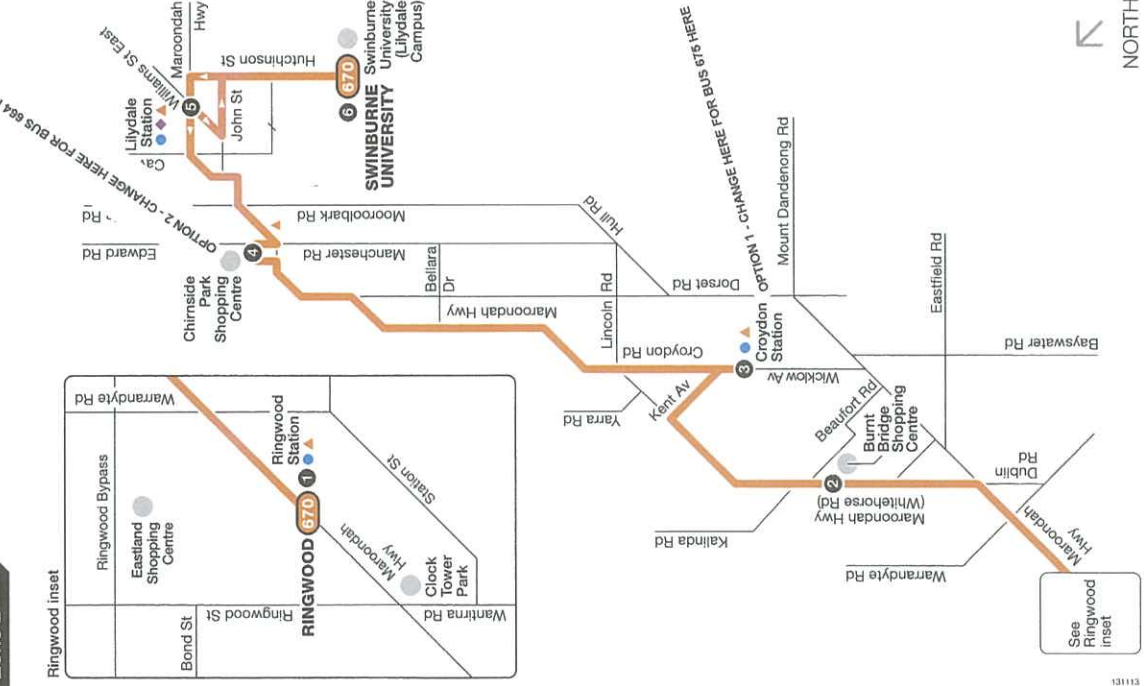

Ringwood to Swinburne University

Route 670 via Croydon > Chirnside Park

Zone 2

101111

Ticketing zone
 Connecting train
 Connecting bus
 Major stop
 Ringwood inset

For more information visit ptv.vic.gov.au or call 1800 800 007 (6am - midnight daily)
 MAP NOT TO SCALE

Chirnside Park SC to Mooroolbark

Route 675 via Manchester Rd

Zone 2

101111

Ticketing zone
 Connecting train
 Connecting bus
 Major stop
 Ringwood inset

For more information visit ptv.vic.gov.au or call 1800 800 007 (6am - midnight daily)
 MAP NOT TO SCALE

OPTION ONE

101111

Ticketing zone
 Connecting train
 Connecting bus
 Major stop
 Ringwood inset

For more information visit ptv.vic.gov.au or call 1800 800 007 (6am - midnight daily)
 MAP NOT TO SCALE

PT

Chirside Park SC to Knox City SC